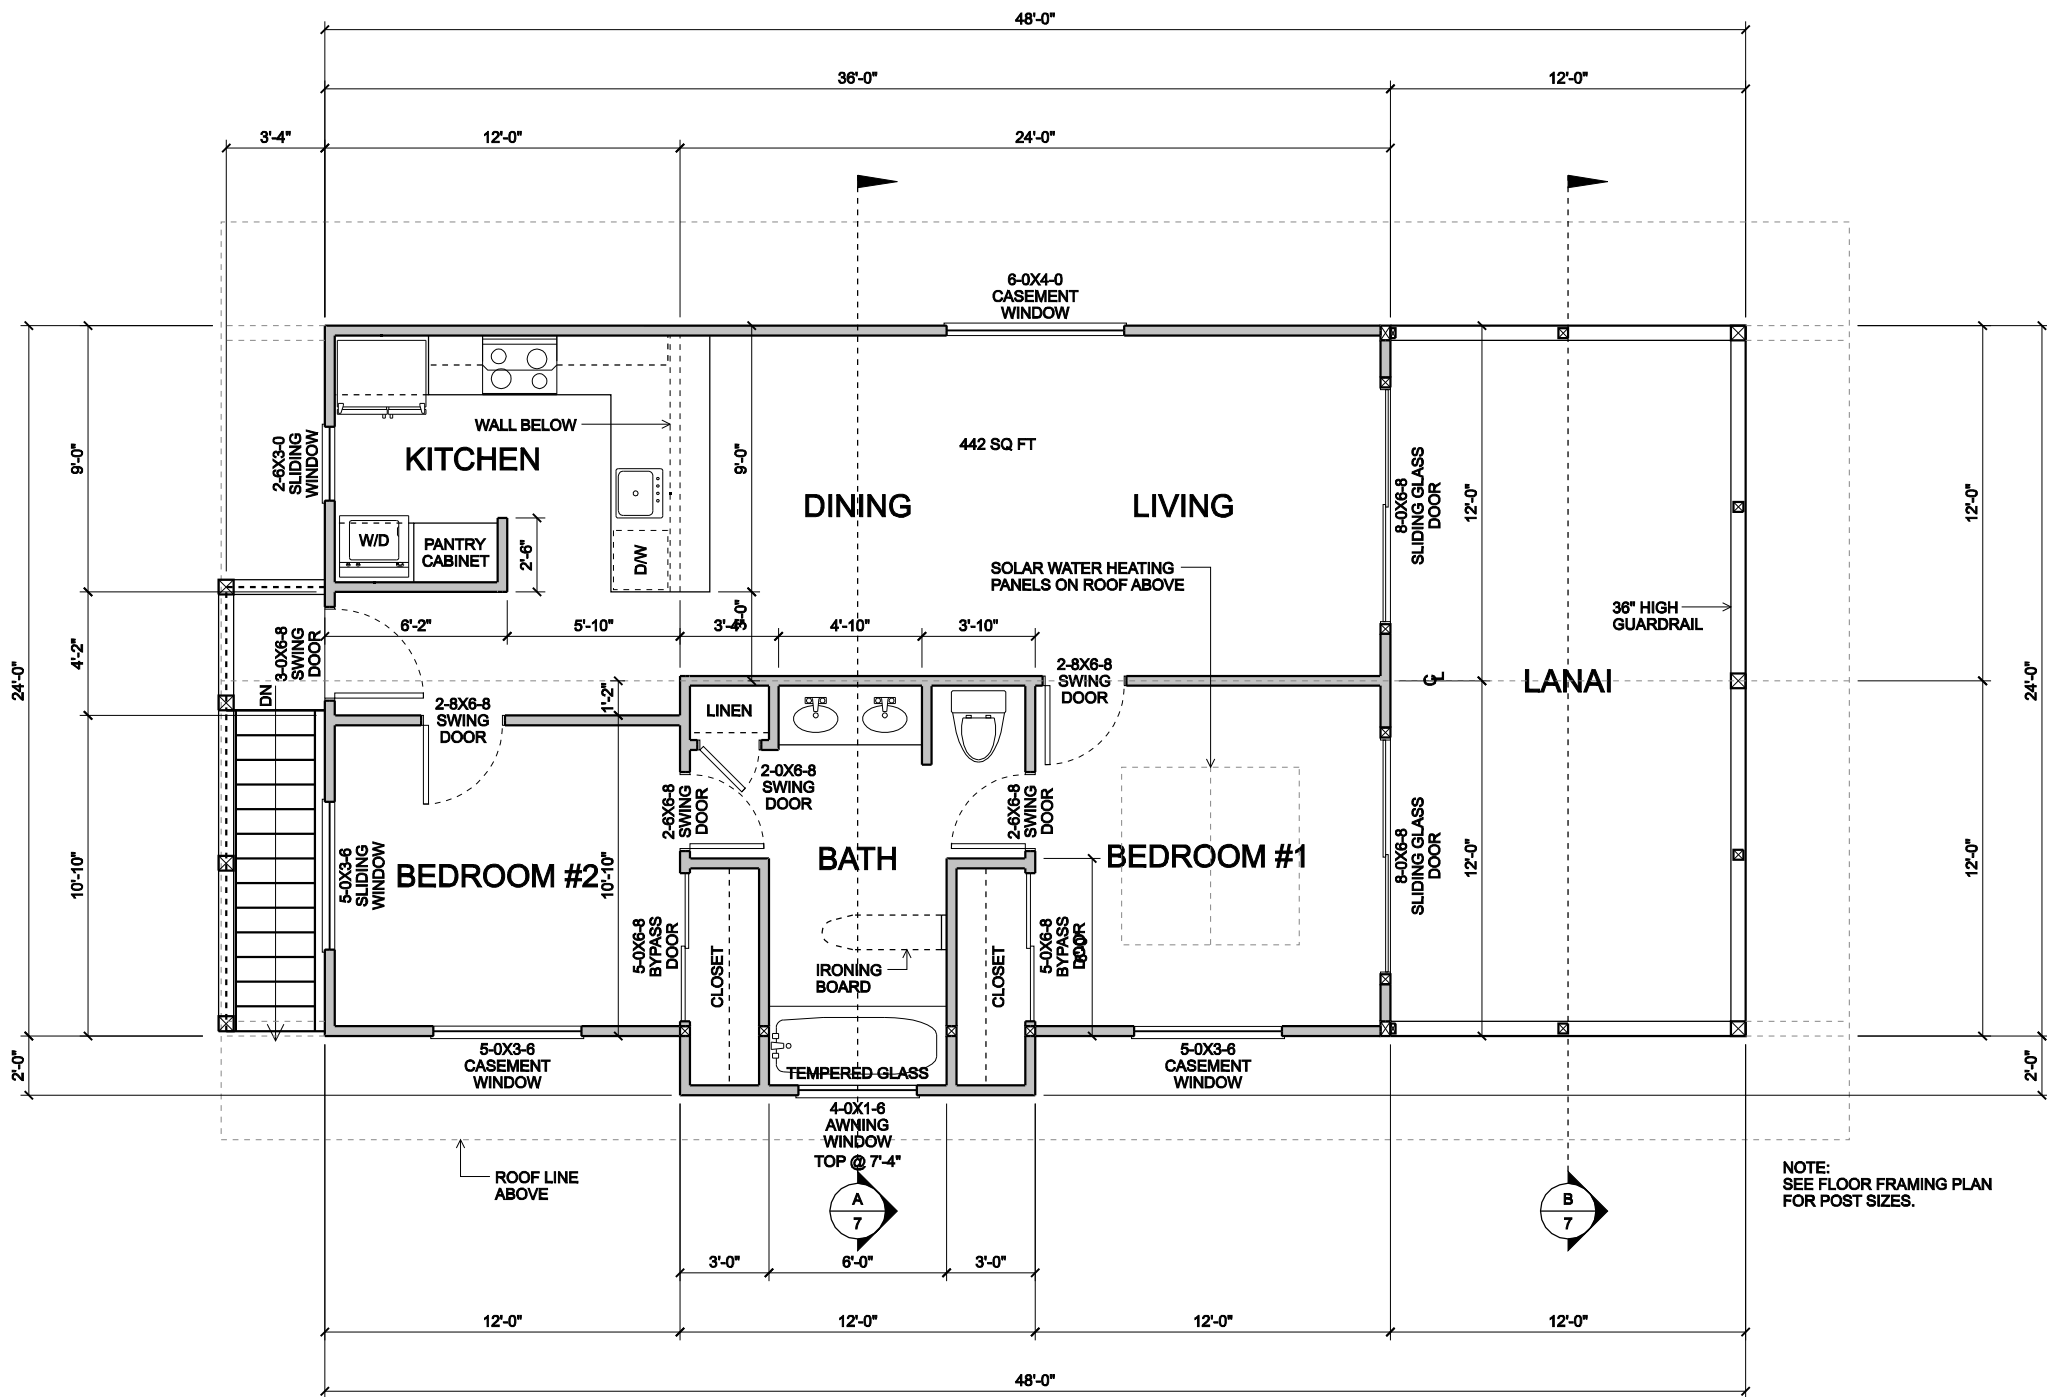

# FLOOR PLAN (1ST FLOOR)

SCALE: 1/4"=1'-0"

GARAGE AREA 888 SQ FT

# FLOOR PLAN (2ND FLOOR)

SCALE: 1/4"=1'-0"

<b>LIVING AREA</b>	<b>888 SQ FT</b>
<b>LANAI AREA</b>	<b>288 SQ FT</b>
<b>STAIRS &amp; LANDING AREA</b>	<b>45 SQ FT</b>