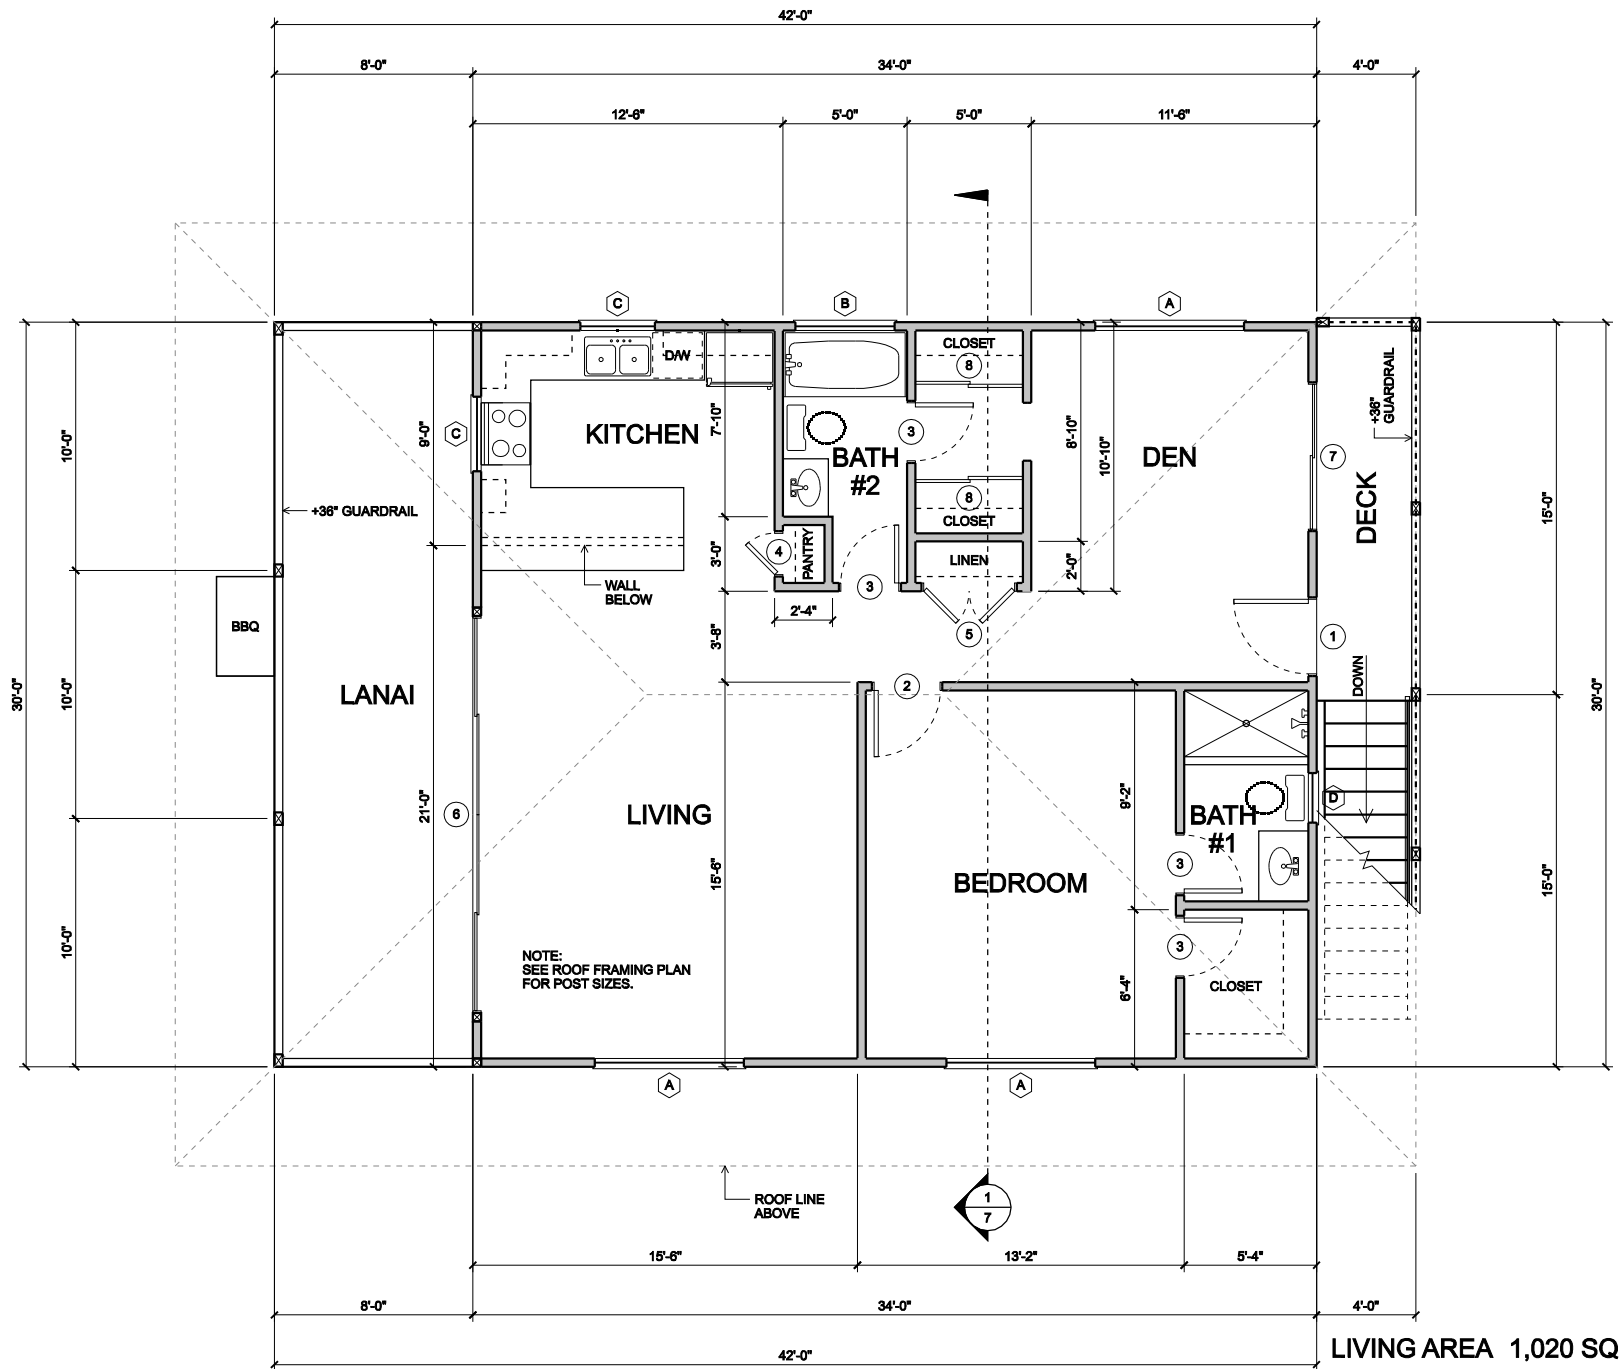

FLOOR PLAN (1ST FLOOR)

LAUNDRY AREA 106 SQ FT

SCALE: 1/4"=1'-0"

LIVING AREA	1,020 SQ FT
LANAI AREA	240 SQ FT
DECK AREA	61 SQ FT
SATIRS AREA	51 SQ FT

FLOOR PLAN (2ND FLOOR)

SCALE: 1/4"=1'-0"